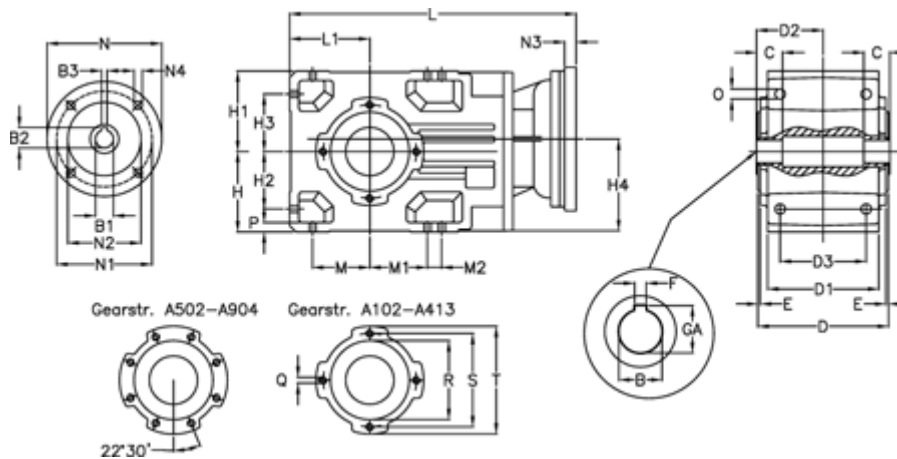

Article number: 29600100854230  
 Description: Bevel helical gearbox  
 A102UH30-8,5-P80B5

## Measures

B = 30	D3 = 75	H3 = 50.0	N1 = 165	S = 100
B1 = 19	Description = A102UH30-xx-P80 B5	H4 = 83.0	N2 = 130	T = 120
B2 = 21.8	E = 3.0	L = 302.0	N3 = 0	
B3 = 6	F = 8	L1 = 70	N4 = M10x12	
C = 18	GA = 33.3	M = 50.0	O = 9.5	
D = 117	H = 70	M1 = 50.0	P = 9	
D1 = 95	H1 = 70	M2 = 0	Q = M8x12	
D2 = 60.0	H2 = 50.0	N = 200	R = 80	